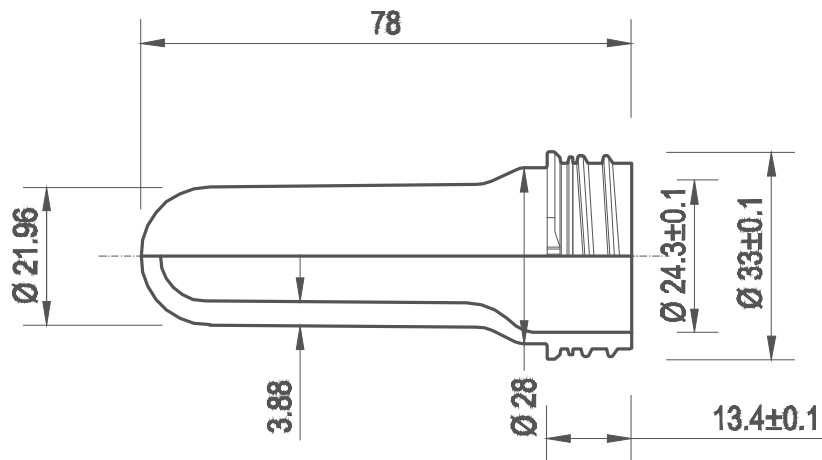

PET Preforms

 Visit our Web Site at [Http://www.resilux.com](http://www.resilux.com)
Product Reference
P230K1

Product Range	Ketchup
Weight	23 gr
Neck-Finish	Special Orientated

For further information about this product, please feel free to contact our sales people / agencies.