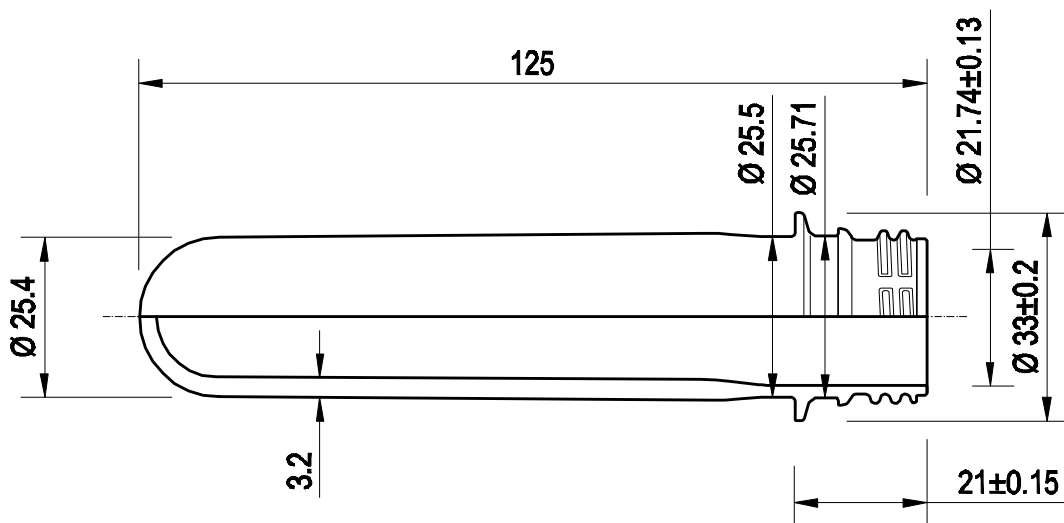

PET Preforms

Visit our Web Site at [Http://www.resilux.com](http://www.resilux.com)

Product Reference

P348T1C

Product Range	Carbonated Drinks
Weight	34,8 gr
Neck-Finish	Standard PCO

For further information about this product, please feel free to contact our sales people / agencies.