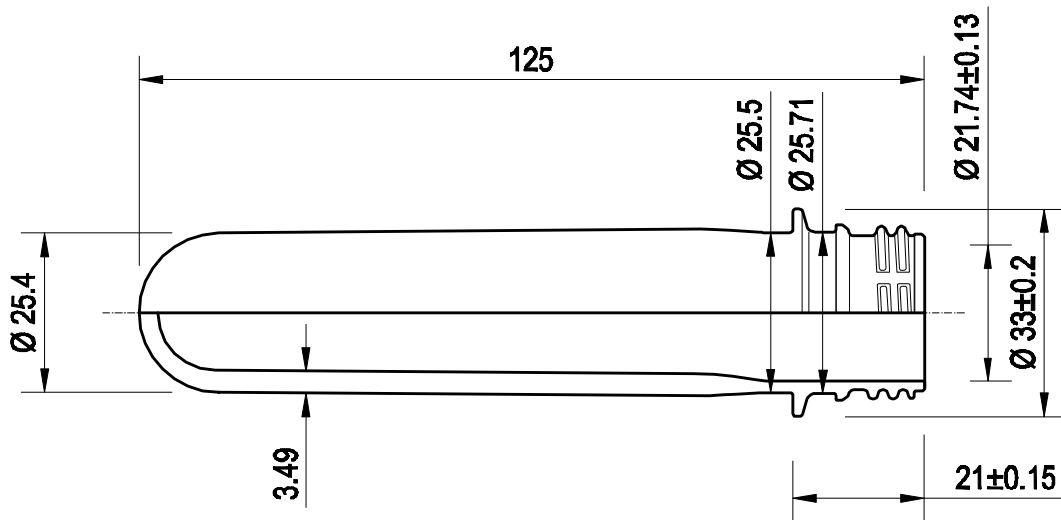

PET Preforms

 Visit our Web Site at [Http://www.resilux.com](http://www.resilux.com)
Product Reference
P372T1C

Product Range	Carbonated Drinks
Weight	37,2 gr
Neck-Finish	Standard PCO

For further information about this product, please feel free to contact our sales people / agencies.